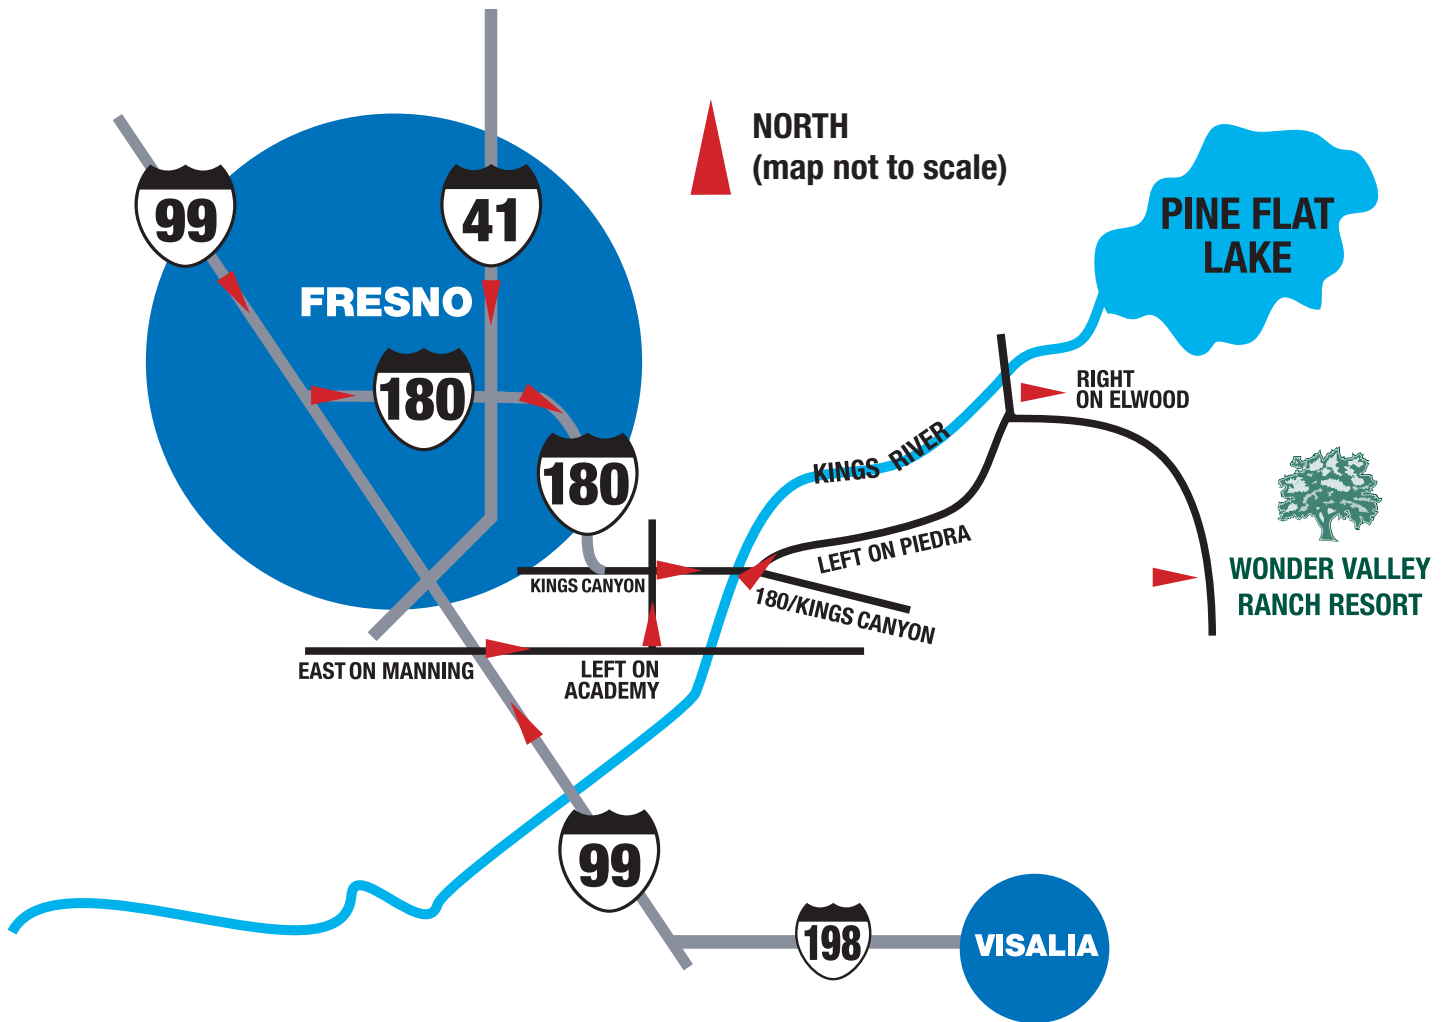

Map and Driving Directions to Wonder Valley Ranch Resort and Conference Center, River Way Ranch Camp and Wonder Valley Family Camp

FROM FRESNO/CLOVIS: From Fwy 41 north or south, take the Fwy 180 (Kings Canyon) exit. Drive EAST through Fresno until the 180 Fwy turns into a two lane highway (Kings Canyon Rd.) near Temperance Avenue. Drive EAST on Kings Canyon Rd. past the Academy Avenue intersection (controlled by a stop-light). Continue on Kings Canyon Rd. approximately 7 miles, and just after crossing the Kings River bridge, turn LEFT on Piedra Rd. Travel approximately 8 miles and turn RIGHT on Elwood Rd. Follow Elwood 5 miles and Wonder Valley Ranch Resort will be on your left.

FROM THE NORTH: From the north, take Fwy 99 south to the Fwy 180 (Kings Canyon) exit. Drive EAST through Fresno until the 180 Fwy turns into a two lane highway (Kings Canyon Rd.) near Temperance Avenue. Drive EAST on Kings Canyon Rd. past the Academy Avenue intersection (controlled by a stop-light). Continue on Kings Canyon Rd. approximately 7 miles, and just after crossing the Kings River bridge, turn LEFT on Piedra Rd. Travel approximately 8 miles and turn RIGHT on Elwood Rd. Follow Elwood 5 miles and Wonder Valley Ranch Resort will be on your left.

FROM THE SOUTH: Take Freeway 99 north to Manning Ave. Go RIGHT (east) on Manning 5 3/4 miles to Academy Ave. Go LEFT on Academy 9 miles through Sanger to Hwy 180/Kings Canyon Rd. Turn RIGHT on Kings Canyon and drive 5 miles to Piedra Rd. Turn LEFT on Piedra and go 5 miles. Turn RIGHT on Elwood Rd. Follow Elwood 5 miles and Wonder Valley Ranch Resort will be on your left.